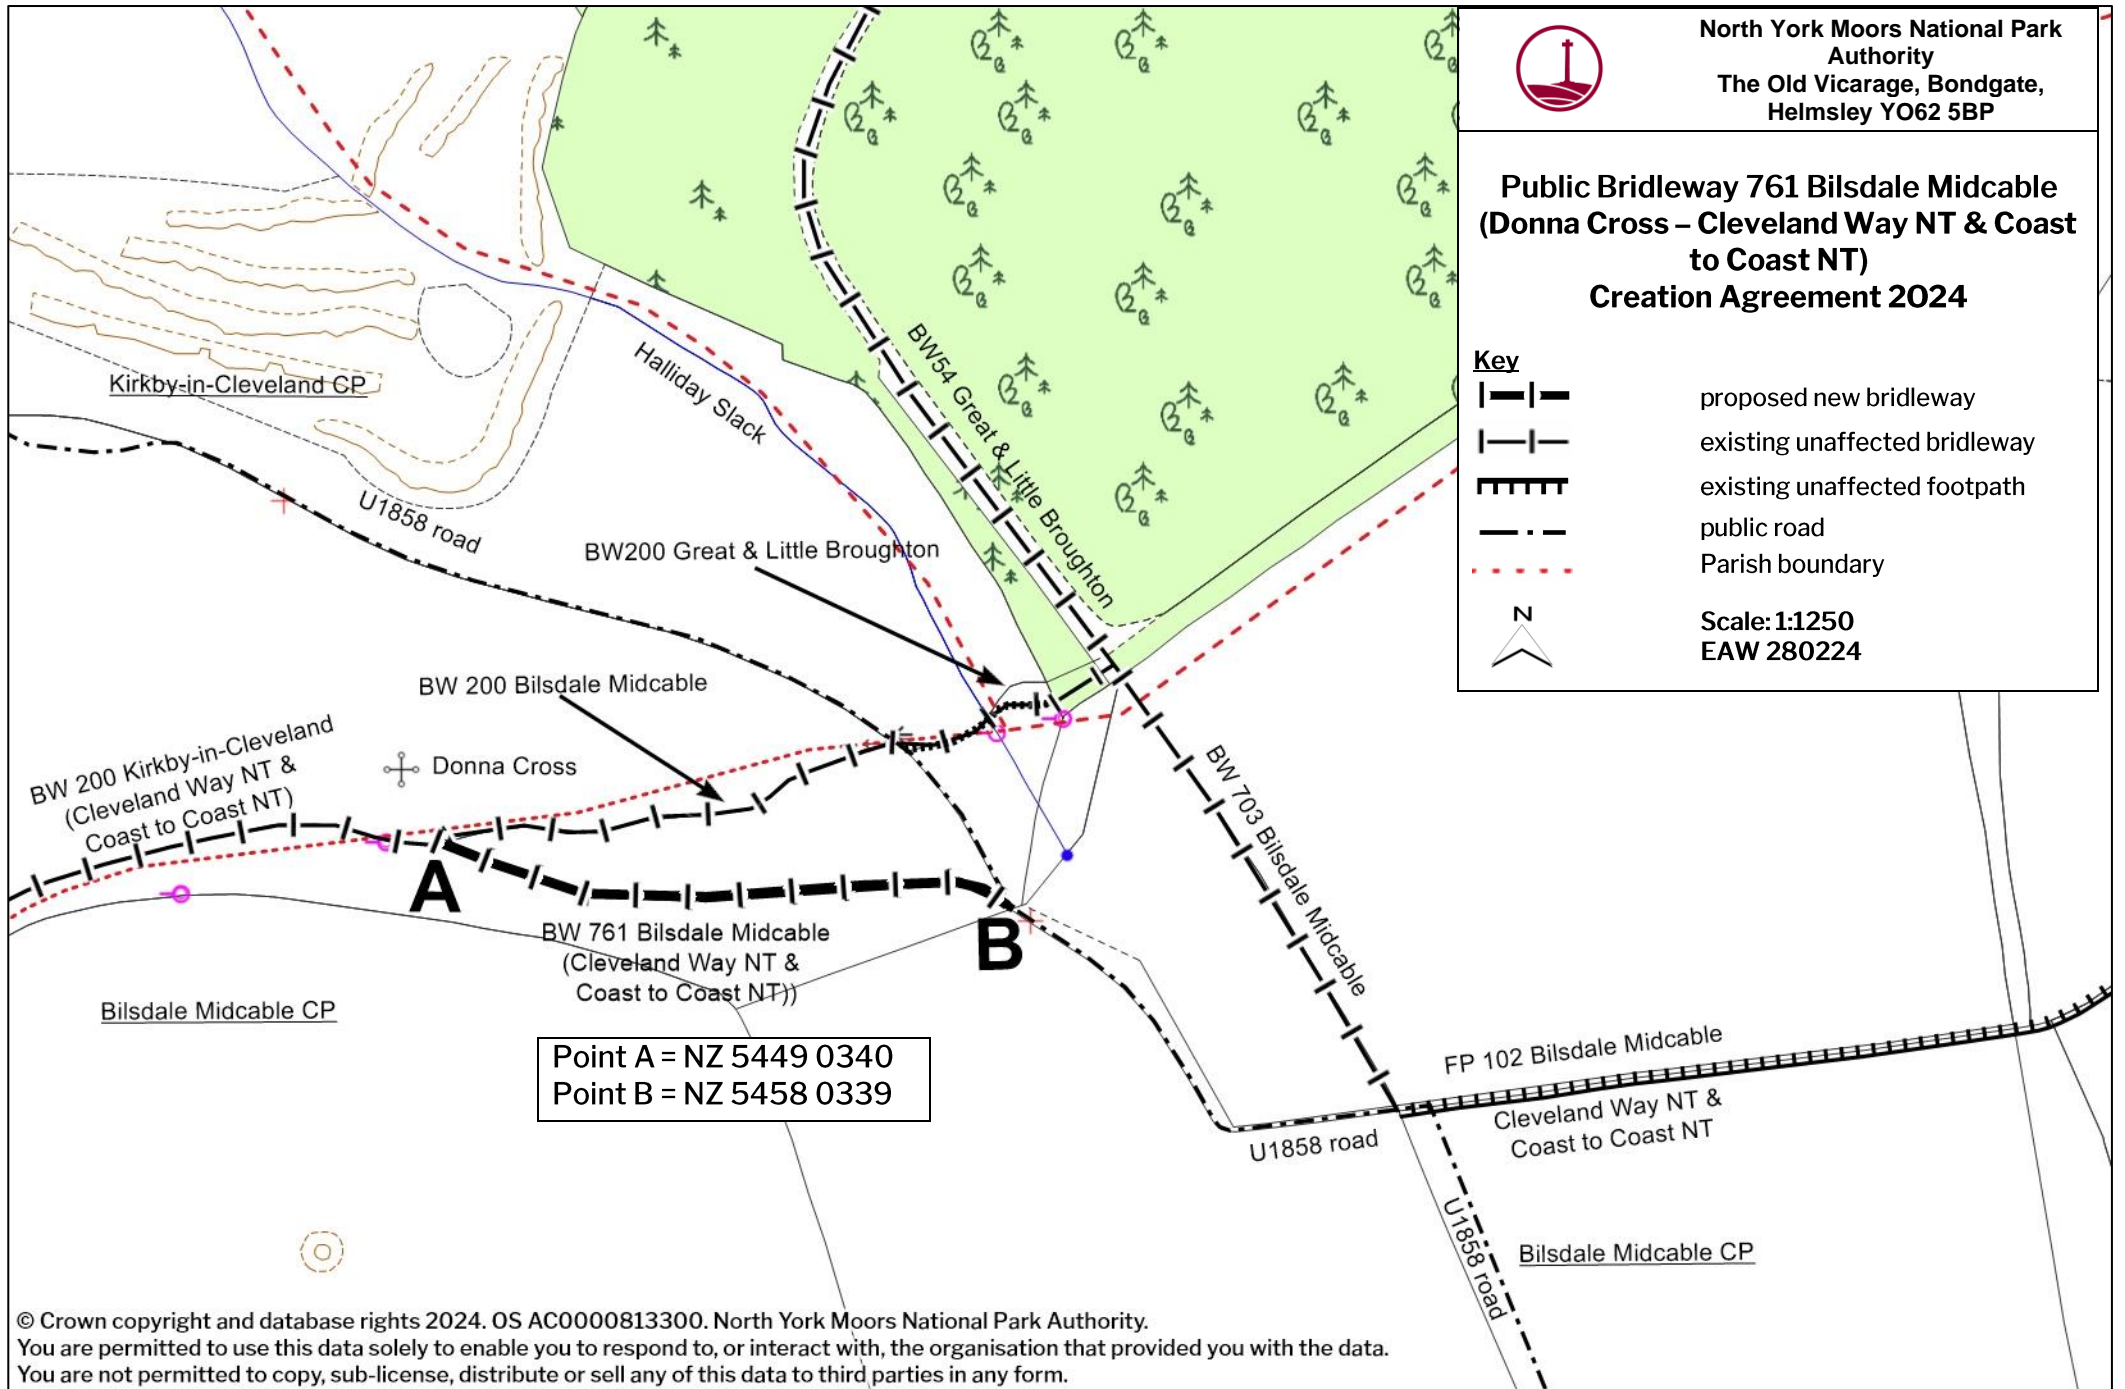

North York Moors National Park
 Authority
 The Old Vicarage, Bondgate,
 Helmsley YO62 5BP

**Public Bridleway 761 Bilsdale Midcable
 (Donna Cross – Cleveland Way NT & Coast
 to Coast NT)
 Creation Agreement 2024**

Key

-  proposed new bridleway
-  existing unaffected bridleway
-  existing unaffected footpath
-  public road
-  Parish boundary

Scale: 1:1250
 EAW 280224

Point A = NZ 5449 0340
 Point B = NZ 5458 0339